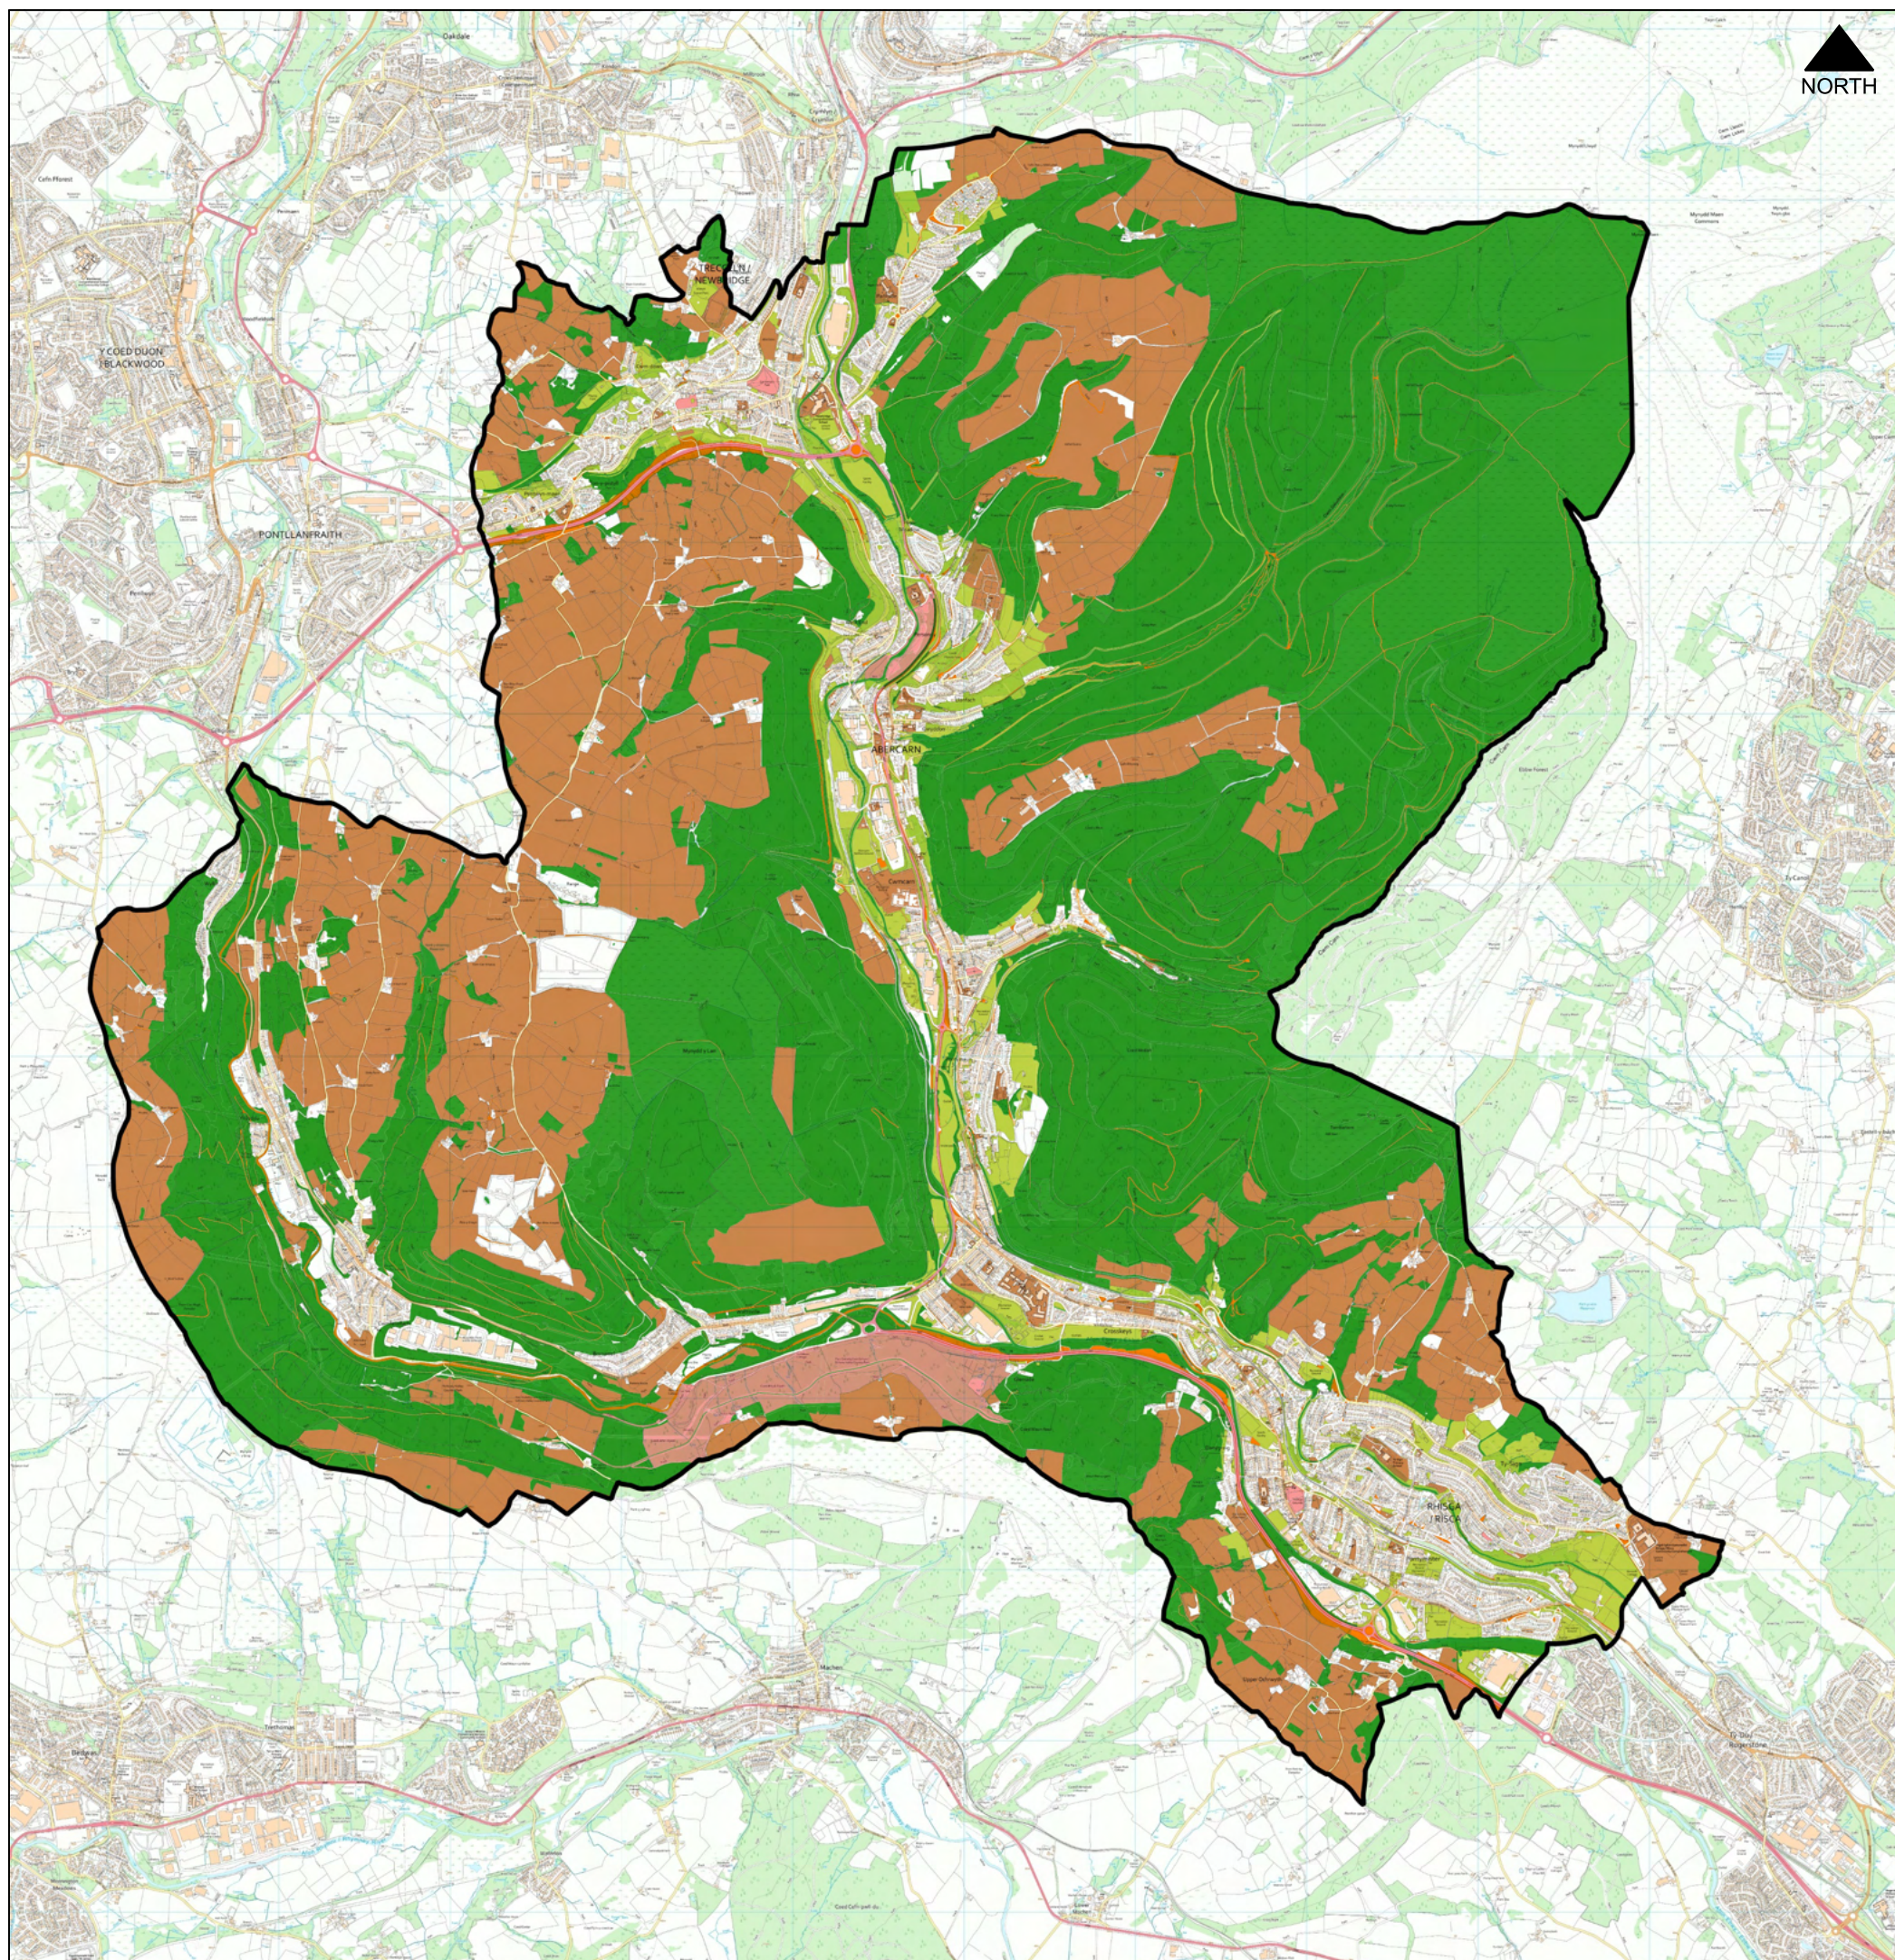

Legend

▭ Heads of the Valley Masterplan Area

Primary Typology

■ Green Corridors

■ Natural and Semi Natural Green Spaces

■ Amenity Greenspace

■ Parks and Gardens

■ Other

GI2.3 Primary GI Typologies within the Greater Blackwood Masterplan Area

Legend

Greater Blackwood Masterplan Area

Primary Typology

Green Corridors

Natural and Semi Natural Green Spaces

Amenity Greenspace

Parks and Gardens

Other

GI2.4 Primary GI Typologies within the Caerphilly Basin Masterplan Area

Legend

Caerphilly Basin Masterplan Area

Primary Typology

- Green Corridors
- Natural and Semi Natural Green Spaces
- Amenity Greenspace
- Parks and Gardens
- Other

GI2.5 Primary GI Typologies within the Lower Ebbw and Sirhowy Valley Masterplan Area

Legend

Lower Ebbw and Sirhowy Valley Masterplan Area

Primary Typology

Green Corridors

Natural and Semi Natural Green Spaces