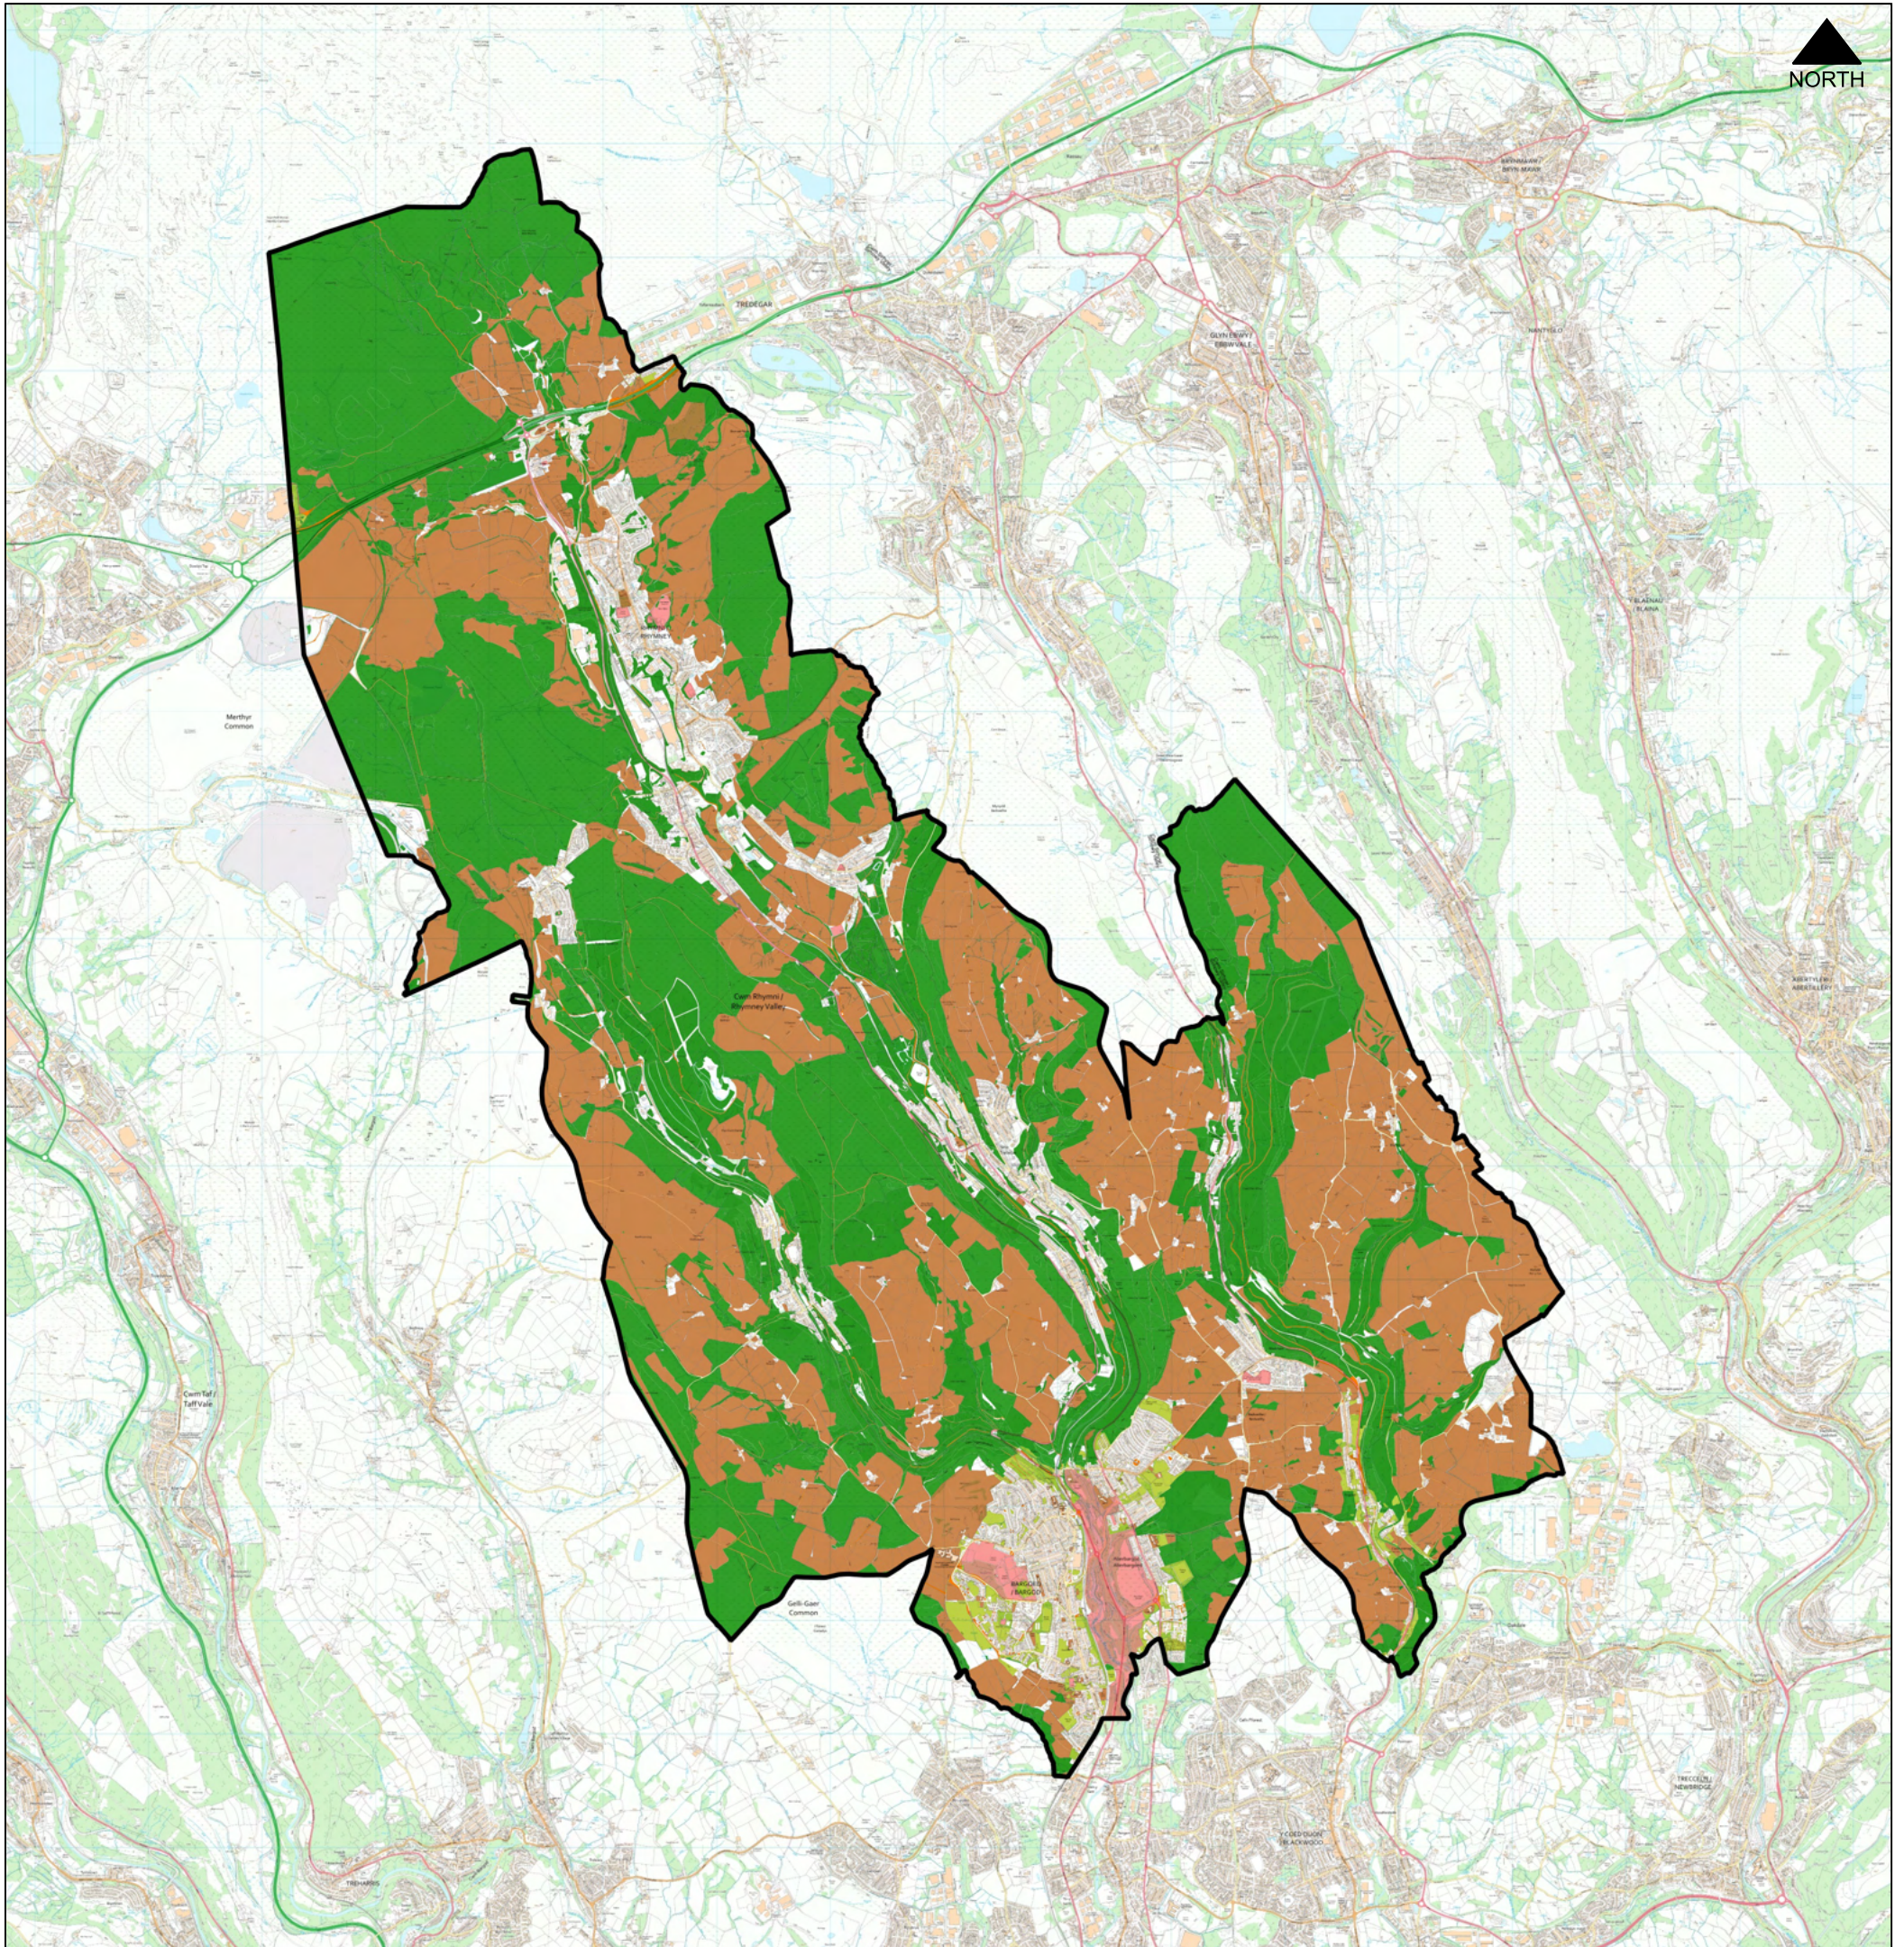

Ail Gynllun Datblygu
Lleol Newydd Bwrdeistref
Sirol Caerffili 2020-2035

EB20.1 Aseiad Seilwaith Gwyrdd Mapiau Ategol - Teipolegau Cynradd

Ionawr 2025

GI2.1 Primary GI Typologies within the Heads of the Valley Masterplan Area

Legend

▭ Heads of the Valley Masterplan Area

Primary Typology

■ Green Corridors

■ Natural and Semi Natural Green Spaces

■ Amenity Greenspace

■ Parks and Gardens

■ Other

GI2.2 Primary GI Typologies within the Ystrad Mynach Masterplan Area

Legend

Ystrad Mynach Masterplan Area

Primary Typology

- Green Corridors
- Natural and Semi Natural Green Spaces
- Amenity Greenspace
- Parks and Gardens
- Other

GI2.3 Primary GI Typologies within the Greater Blackwood Masterplan Area

Legend

Greater Blackwood Masterplan Area

Primary Typology

Green Corridors

Natural and Semi Natural Green Spaces

Amenity Greenspace

Parks and Gardens