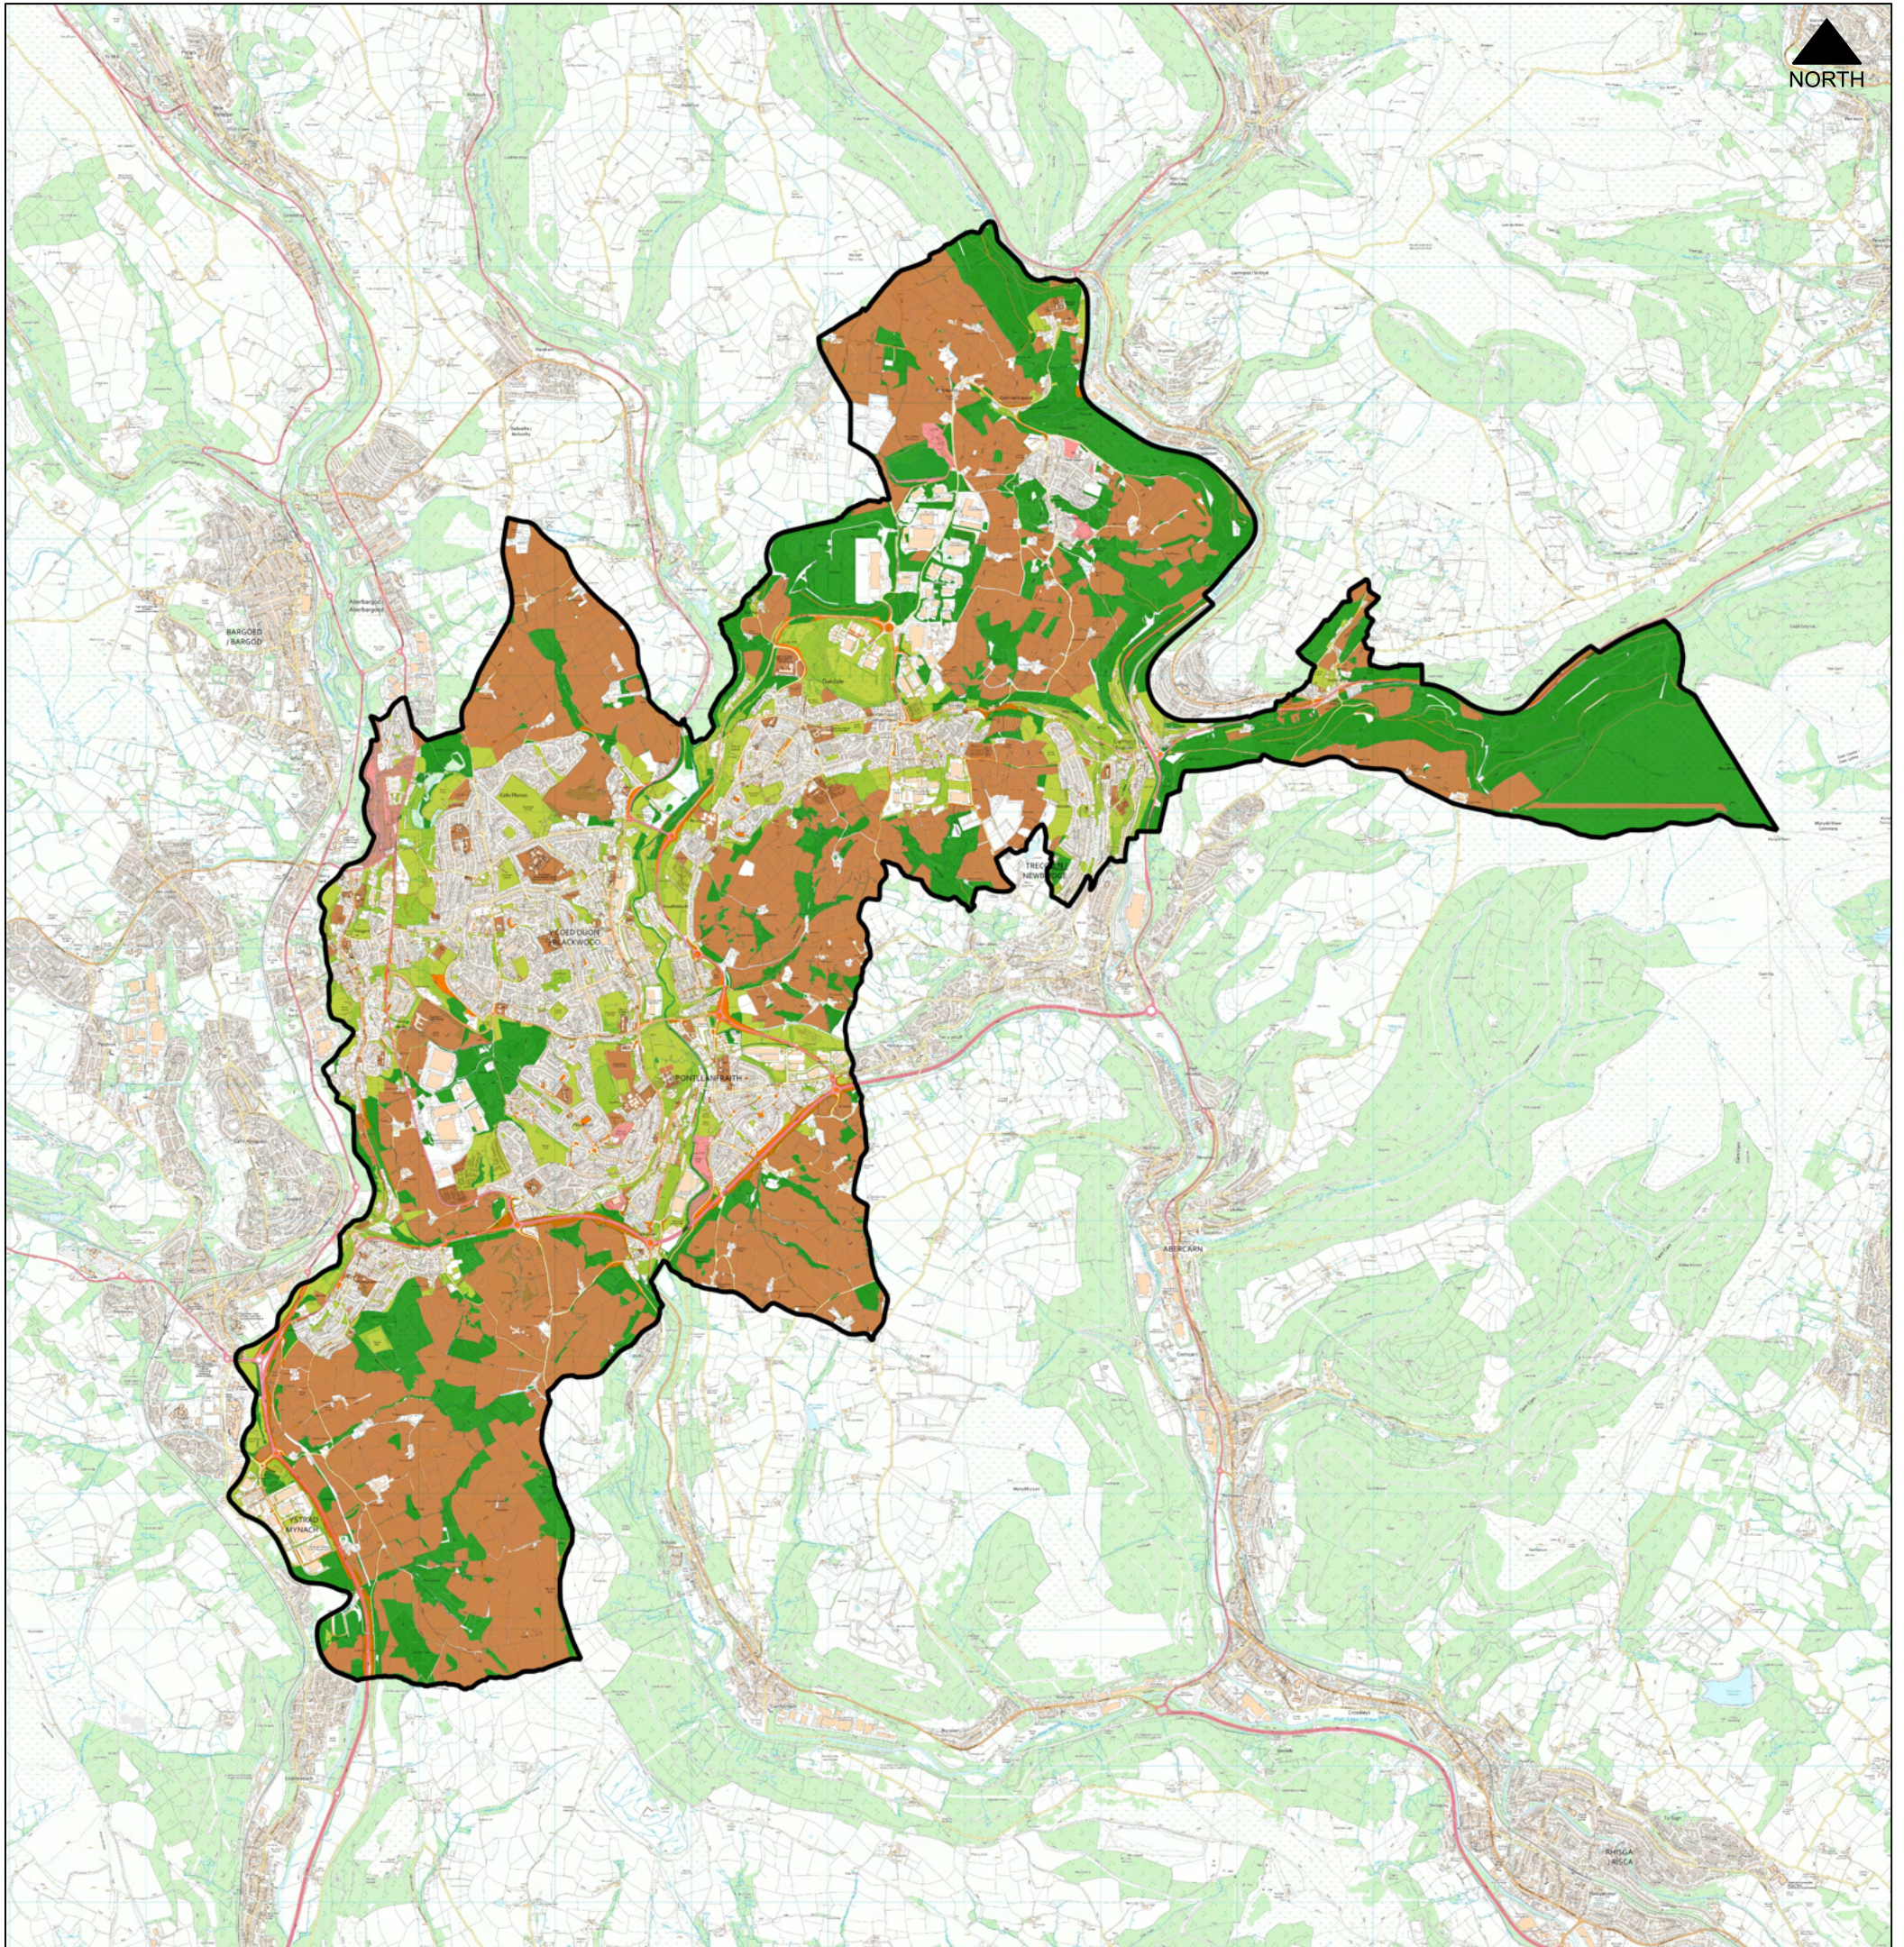

Legend

▭ Heads of the Valley Masterplan Area

Primary Typology

■ Green Corridors

■ Natural and Semi Natural Green Spaces

■ Amenity Greenspace

■ Parks and Gardens

■ Other

GI2.2 Primary GI Typologies within the Ystrad Mynach Masterplan Area

Legend

Ystrad Mynach Masterplan Area

Primary Typology

- Green Corridors
- Natural and Semi Natural Green Spaces
- Amenity Greenspace
- Parks and Gardens
- Other

GI2.3 Primary GI Typologies within the Greater Blackwood Masterplan Area

Legend

Greater Blackwood Masterplan Area

Primary Typology

Green Corridors

Natural and Semi Natural Green Spaces

Amenity Greenspace

Parks and Gardens