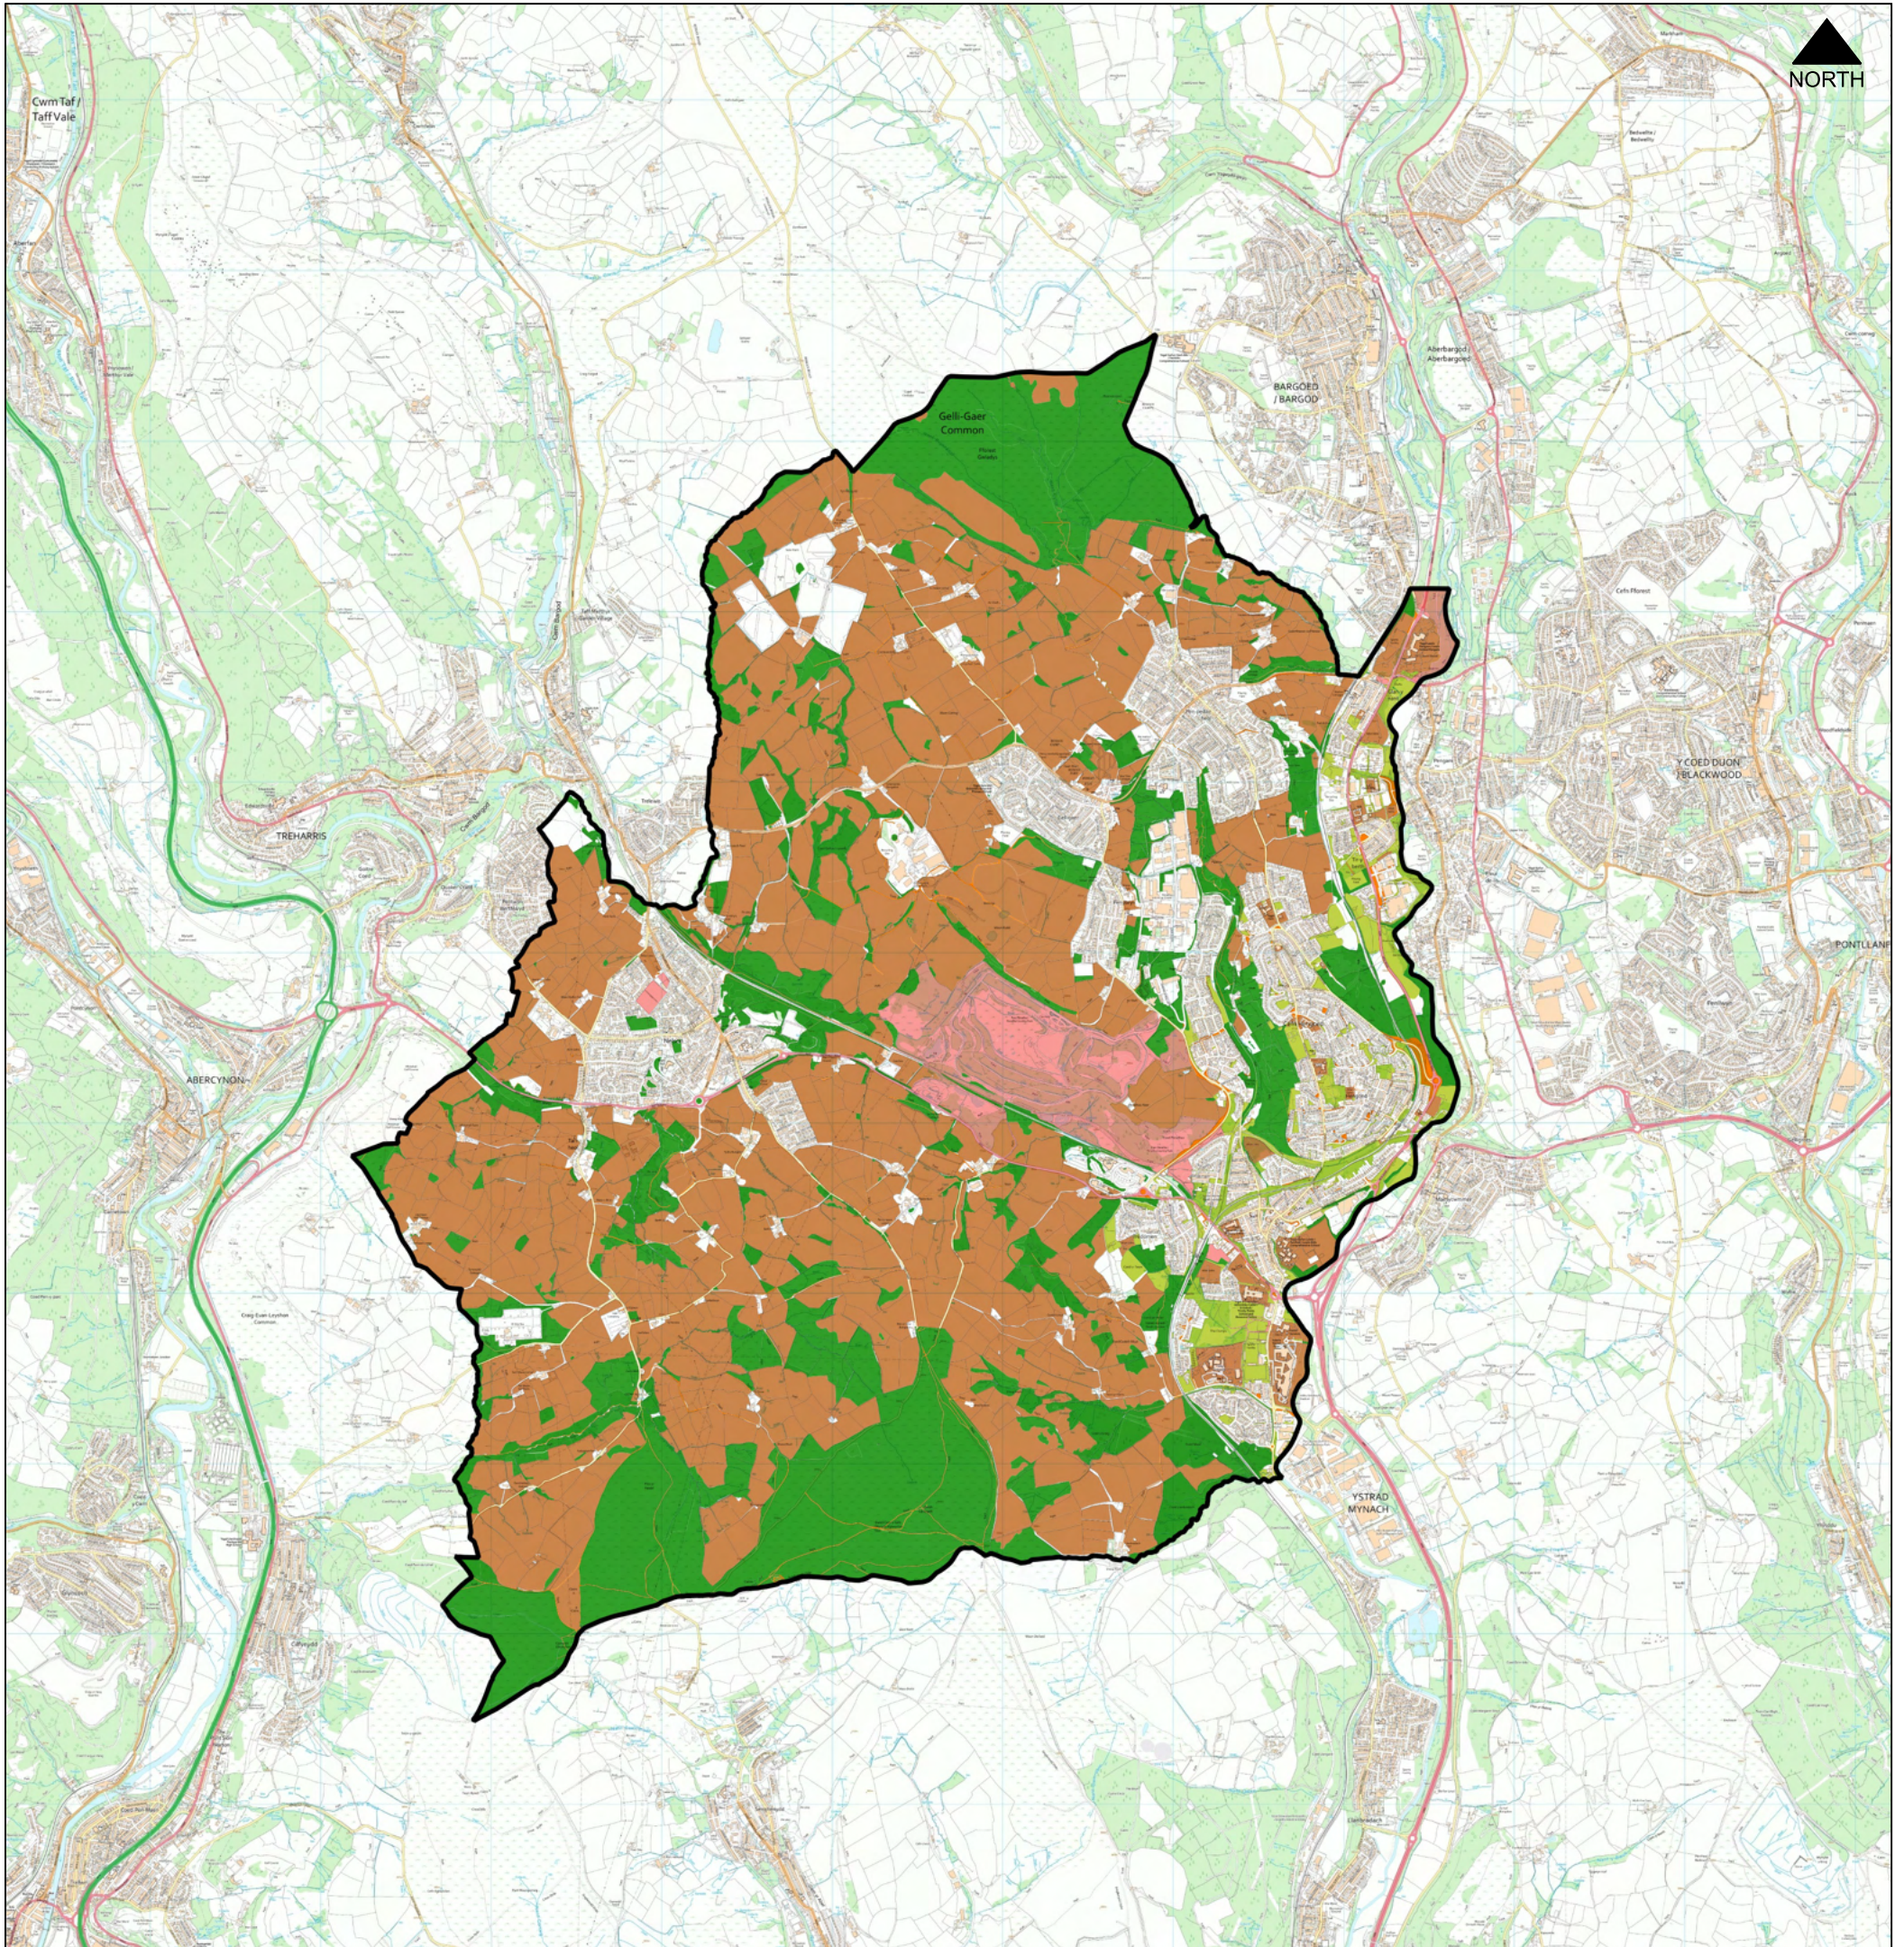

Ail Gynllun Datblygu
Lleol Newydd Bwrdeistref
Sirol Caerffili 2020-2035

EB20.1 Aseiad Seilwaith Gwyrdd Mapiau Ategol - Teipolegau Cynradd

Ionawr 2025

GI2.1 Primary GI Typologies within the Heads of the Valley Masterplan Area

Legend

▭ Heads of the Valley Masterplan Area

Primary Typology

■ Green Corridors

■ Natural and Semi Natural Green Spaces

■ Amenity Greenspace

■ Parks and Gardens

■ Other

GI2.2 Primary GI Typologies within the Ystrad Mynach Masterplan Area

Legend

Ystrad Mynach Masterplan Area

Primary Typology

- Green Corridors
- Natural and Semi Natural Green Spaces
- Amenity Greenspace
- Parks and Gardens
- Other

GI2.3 Primary GI Typologies within the Greater Blackwood Masterplan Area

Legend

Greater Blackwood Masterplan Area

Primary Typology

Green Corridors

Natural and Semi Natural Green Spaces

Amenity Greenspace

Parks and Gardens