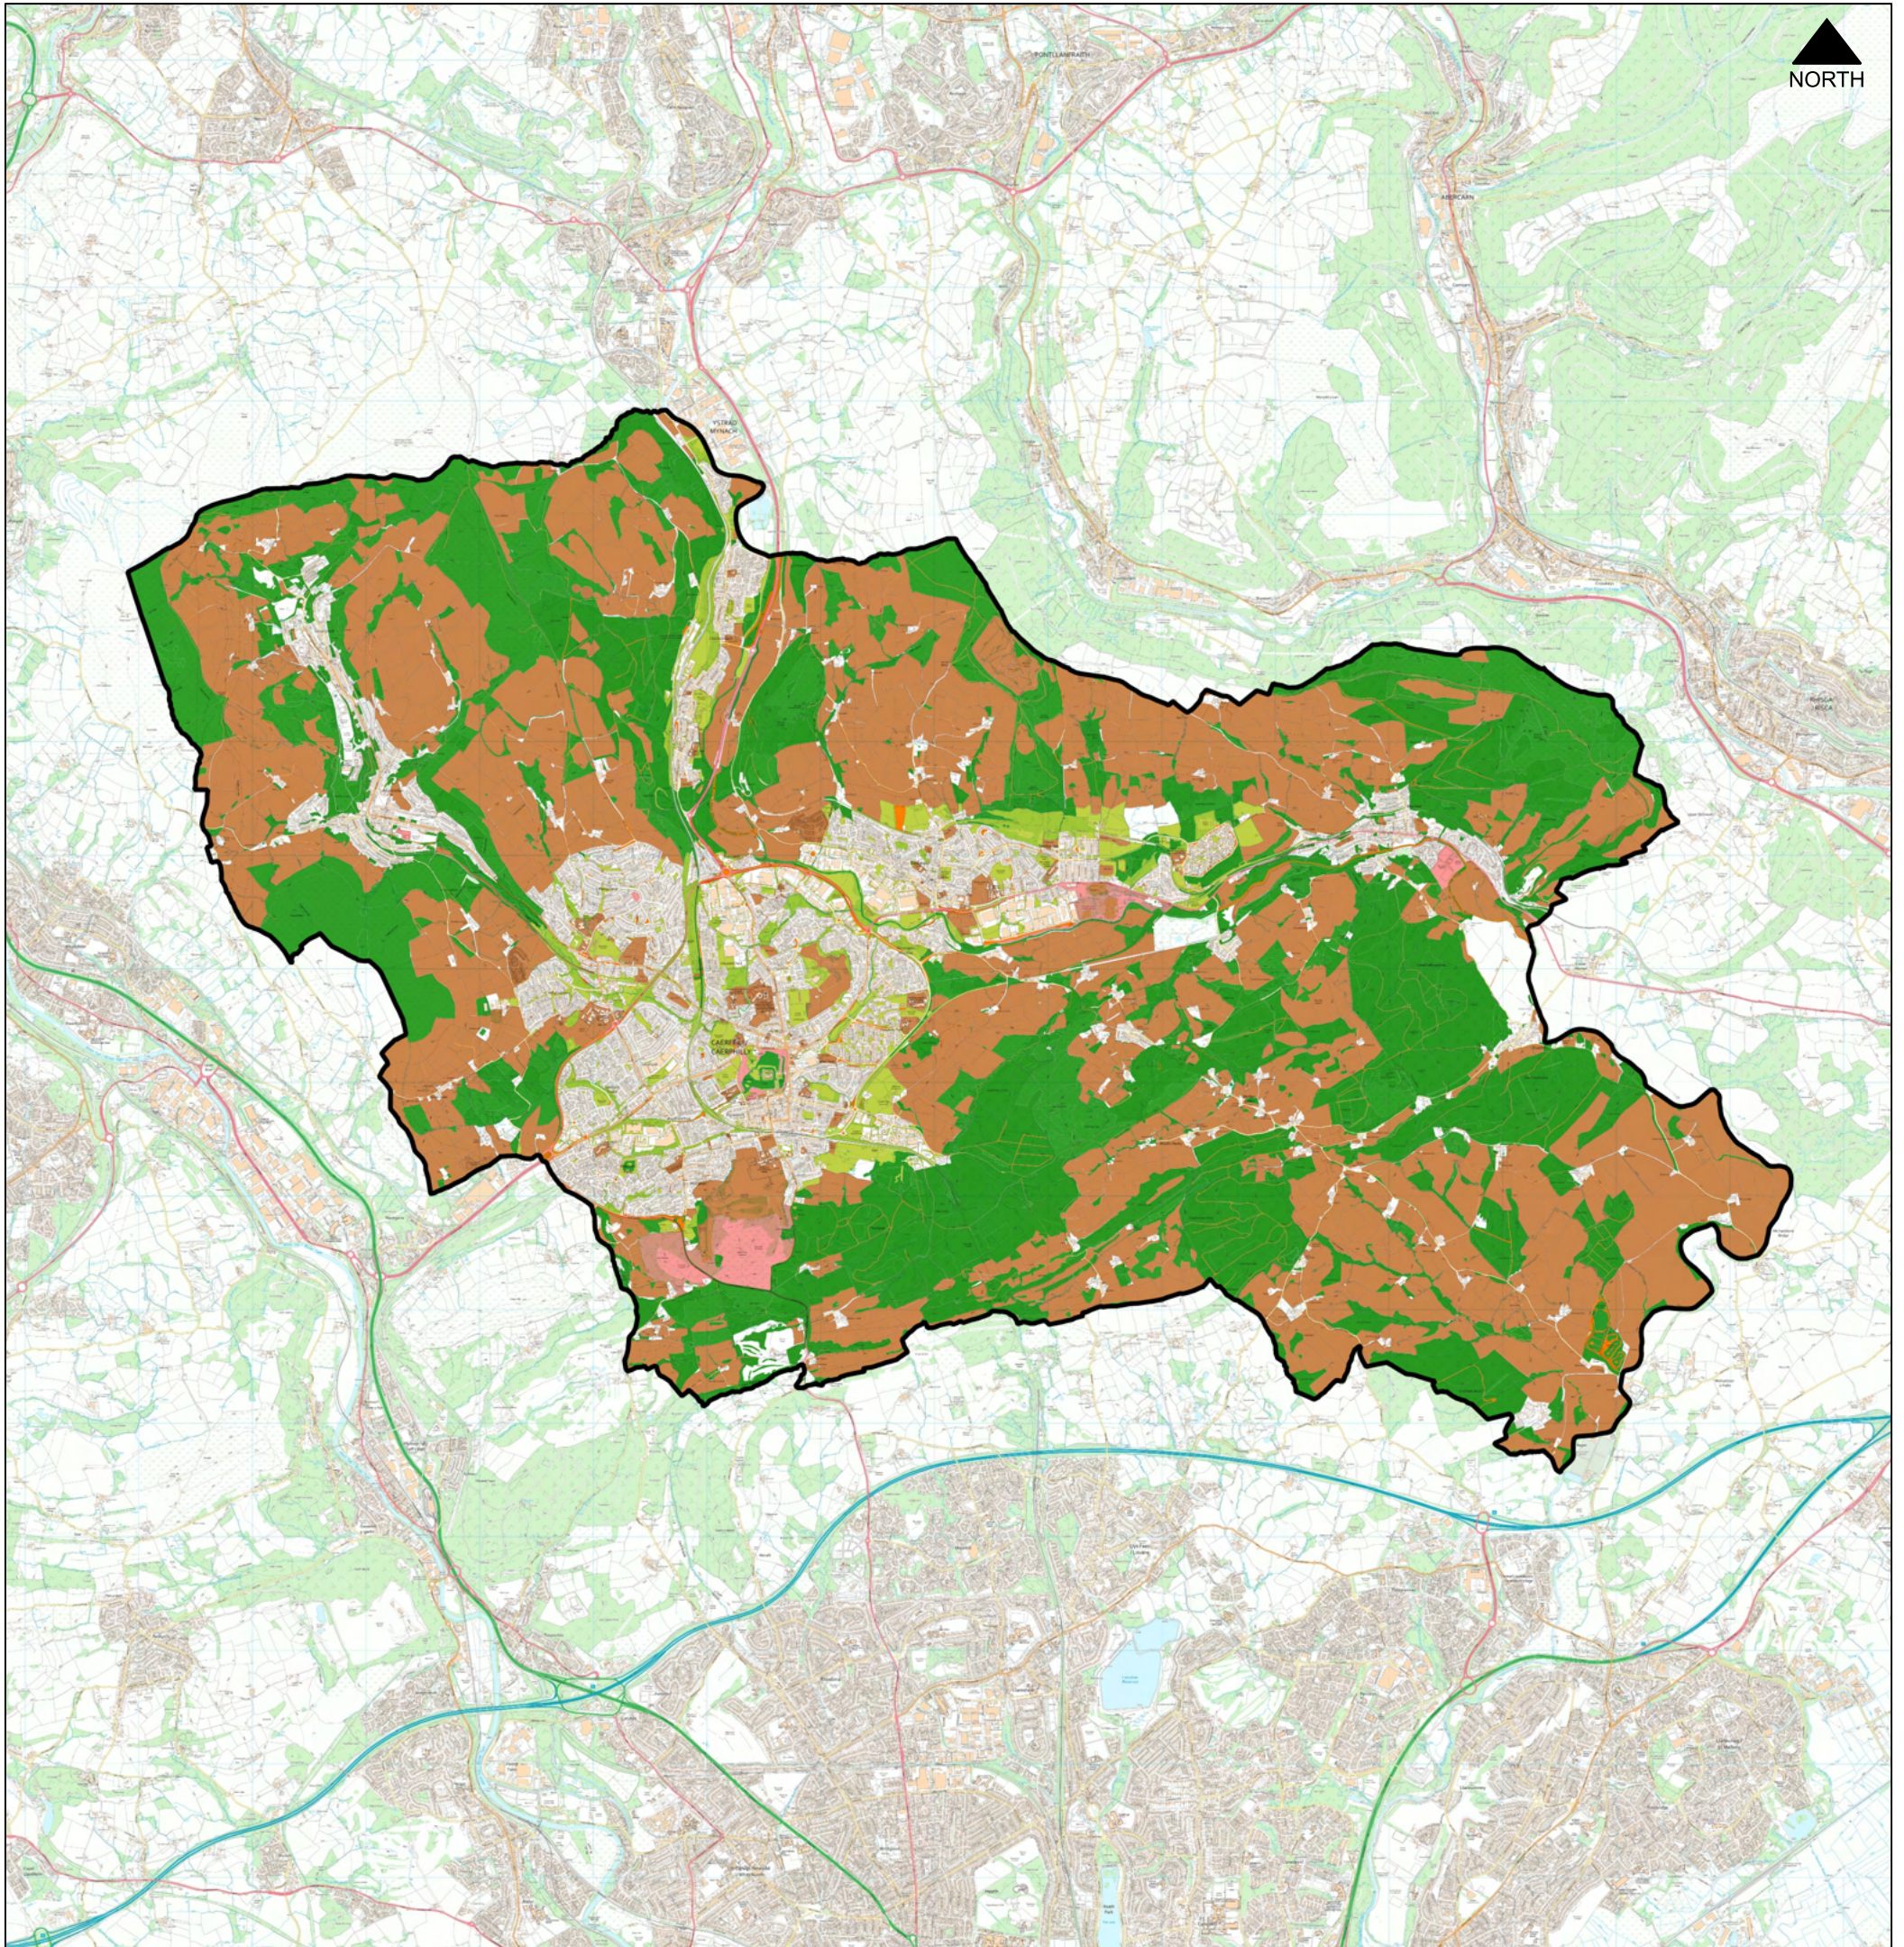

GI2.4 Primary GI Typologies within the Caerphilly Basin Masterplan Area

Legend

Caerphilly Basin Masterplan Area

Primary Typology

- Green Corridors
- Natural and Semi Natural Green Spaces
- Amenity Greenspace
- Parks and Gardens
- Other